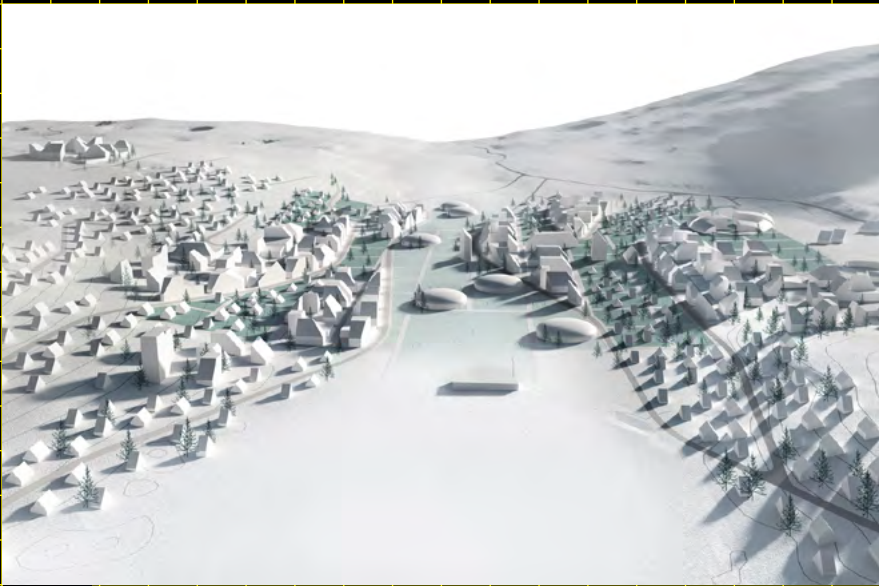

Zoom!!! Fresh Out of the Model

Labics